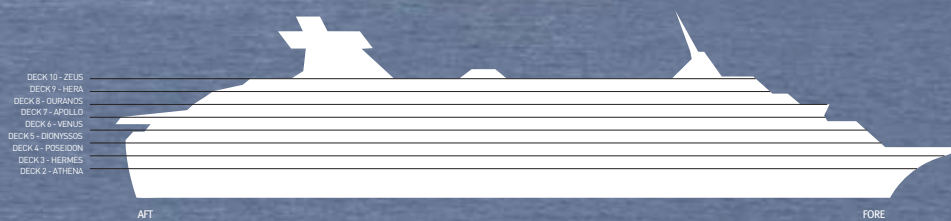

Deck Places to have a good meal

9 - HERA	Leda Casual Dining - Aura Grill
4 - POSEIDON	Aegean Restaurant

Deck Places to have fun

10 - ZEUS	Thalassa Bar
9 - HERA	Helios Bar - Horizons Bar (Deck 12)
7 - APOLLO	Eclipse Bar
5 - DIONYSOS	Muses Lounge - Casino - Argo Bar - Selene Lounge (Disco)

Deck Places to treat yourself

9 - HERA	Swimming Pools
8 - OURANOS	Saunas - Olympian Gym
7 - APOLLO	Kid's Club
5 - DIONYSOS	Video Arcade - Sana Beauty Centre
4 - POSEIDON	Reception - Destination Services - Library - Agora Duty Free & Travel Value Shop - Internet Corner
1	Medical Centre

Category	Deck	Description	Number of cabins
Inside Cabins			
IA	2-ATHENA / 3-HERMES	2 lower beds, 3rd/4th berth, bathroom with shower	36
IB	2-ATHENA	2 lower beds, 3rd/4th berth, bathroom with shower	78
IC	3-HERMES	2 lower beds, 3rd/4th berth, bathroom with shower	85
ID	4-POSEIDON	2 lower beds bathroom with shower	39
IE	5-DIONYSOS	2 lower beds bathroom with shower	34
IF	6-VENUS	2 lower beds bathroom with shower	34
Outside Cabins			
XA	2-ATHENA / 3-HERMES	2 lower beds, 3rd berth, bathroom with shower	68
XB	2-ATHENA	2 lower beds, 3rd berth, bathroom with shower	92
XC	3-HERMES	2 lower beds, 3rd berth, bathroom with shower	94
XD	4-POSEIDON	2 lower beds, 3rd berth, bathroom with shower	52
XE	5-DIONYSOS	2 lower beds bathroom with shower	42
XF	6-VENUS	2 lower beds bathroom with shower	40
Suites			
SJ Junior Suite	7-APOLLO	2 lower beds or matrimonial, sofa bed, bathroom with bathtub or shower	21
SB Balcony Suite	9-HERA	Matrimonial bed, sofa bed, bathroom with bathtub, balcony	7
SG Grand Suite	9-HERA	Matrimonial bed, sofa bed, bathroom with bathtub and shower, balcony	2

SHIP SPECIFICATIONS

Tonnage	37,584
Length	214.88 m
Breadth	28.4 m
Draught	7 m
Cruising Speed	19 knots
Passenger Decks	10
Elevators	7
Stabilizers	YES
Electric Current	110v
Classification Society	Det Norske Veritas

CABIN ACCOMMODATIONS

Total Outside Cabins	418
Total Inside Cabins	306
Total Cabins	724

CREW MEMBERS

Nationality of Officers	540
Nationality of Crew	Hellenic & International European & International

CABIN AMENITIES

All cabins are equipped with shower, WC, air condition, telephone, TV, safety boxes and hairdryers.
All SJ, SB & SG categories have refrigerated mini bar.

Deck plans and cabins' layouts are given purely as a guide. Size and layout may vary within the same category.
Some cabins in SJ category might have partially obstructed view.