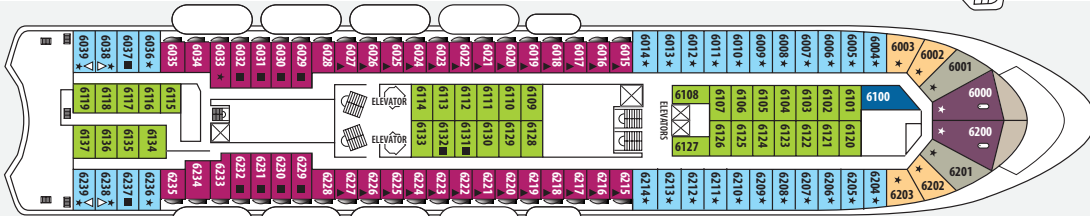

Symbol Legend

- none 2 lower beds
- 1 lower bed + 1 upper bed
- ▲ 2 lower beds + 1 upper bed
- 2 lower beds + 2 upper beds
- ★ 2 lower beds + sofa
- ★ 2 lower beds + 2 upper beds + sofa
- * Suitable for wheelchairs
- ◁ ▷ Connected Cabins
- ◡ Cabins with bathtub
- ◢ Cabins with portholes
- ◣ Cabins with obstructed view

DECK 10 - ZEUS

DECK 9 - HERA

DECK 8 - OURANOS

DECK 7 - APOLLO

DECK 6 - VENUS

DECK 5 - DIONYSOS

DECK 4 - POSEIDON

DECK 3 - HERMES

DECK 2 - ATHENA