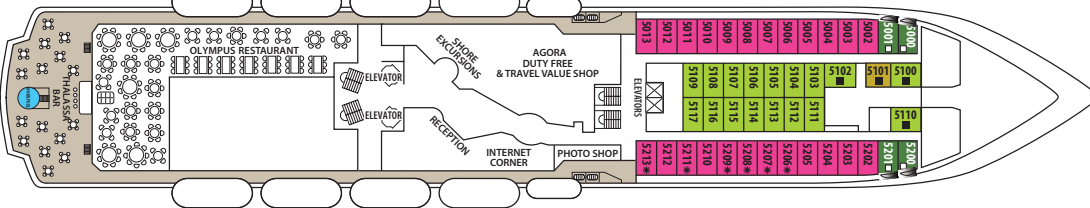

Symbol Legend

- none 2 lower beds
- 1 lower bed + 1 upper bed
- ▲ 2 lower beds + 1 upper bed
- 2 lower beds + 2 upper beds
- ★ 2 lower beds + sofa
- ★ 2 lower beds + 2 upper beds + sofa
- * Suitable for wheelchairs
- ◁ ▷ Connected Cabins
- ◡ Cabins with bathtub
- ◢ Cabins with portholes
- ◣ Cabins with obstructed view

DECK 10 - ZEUS

DECK 9 - HERA

DECK 8 - OURANOS

DECK 7 - APOLLO

DECK 6 - VENUS

DECK 5 - DIONYSOS

DECK 4 - POSEIDON

DECK 3 - HERMES