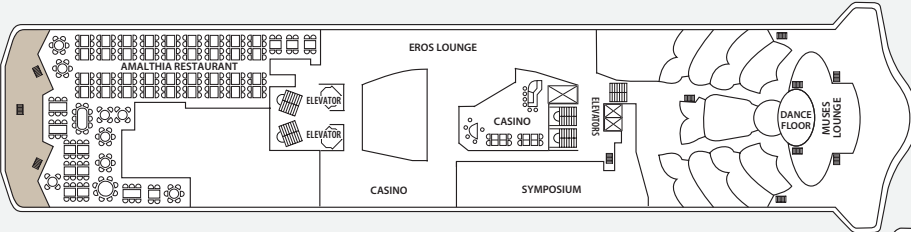

DECK 8 - OURANOS