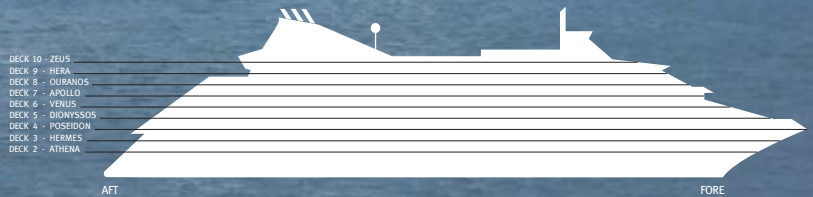

Deck Places to enjoy a good meal

9 - HERA	Leda & Aura Casual Dining
8 - OURANOS	Amalthia Restaurant - Eros
5 - DIONYSOS	Olympus Restaurant

Deck Places to have fun

10 - ZEUS	Horizons Bar (Disco)
9 - HERA	Theatre Lounge - Helios Bar
8 - OURANOS	Muses Lounge - Casino - Eros Lounge

Deck Places to treat yourself

9 - HERA	Wellness Center - Sana Beauty Centre - Swimming Pool
8 - OURANOS	Conference Room (Symposium)
5 - DIONYSOS	Reception - Agora Duty Free & Travel Value Shop - Shore Excursion Office - Internet Corner - Photo Shop - Whirlpool Bath (jacuzzi)
4 - POSEIDON	Medical Centre

Category	Deck	Description	Number of cabins
Inside Cabins			
IA	3-HERMES	2 lower beds, 3rd/4th berth, bathroom with shower	5
IB	3-HERMES / 4-POSEIDON / 5-DIONYSOS	2 lower beds, 3rd/4th berth, bathroom with shower	31
IC	4-POSEIDON	2 lower beds, 3rd/4th berth, bathroom with shower	42
ID	5-DIONYSOS / 6-VENUS / 7-APOLLO	2 lower beds, 3rd/4th berth, bathroom with shower	62
IE	6-VENUS / 7-APOLLO	2 lower beds, bathroom with shower	23
Outside Cabins			
XAO	5-DIONYSOS	1 lower / 1 upper bed, bathroom with shower (obstructed view)	4
XA	2-ATHENA	2 lower beds, 3rd/4th berth, bathroom with shower	17
XBO	6-VENUS	2 lower beds, 3rd/4th berth, bathroom with shower (obstructed view)	42
XB	3-HERMES / 5-DIONYSOS	2 lower beds, bathroom with shower	29
XC	3-HERMES / 4-POSEIDON	2 lower beds, 3rd/4th berth, 1 sofa bed, bathroom with shower	53
XD	4-POSEIDON	2 lower beds, 3rd/4th berth, 1 sofa bed, bathroom with shower	73
XE	6-VENUS	2 lower beds, 3rd/4th berth, 1 sofa bed, bathroom with shower	30
XF	7-APOLLO	2 lower beds, 1 sofa bed, bathroom with shower	53
Suites			
SJ Junior Suite	6-VENUS	2 lower beds, 1 sofa bed, bathroom with shower	4
S Suite	6-VENUS	2 lower beds, 1 sofa bed, bathroom with shower	2
SB Balcony Suite	7-APOLLO	2 lower beds, 1 sofa bed, bathroom with shower (small balcony)	8
SJ Imperial Suite	6-VENUS	2 lower beds, 1 sofa bed, bathroom with bathtub and shower (large balcony with private whirlpool bath)	2

SHIP SPECIFICATIONS

Tonnage	25.611
Length	162 m
Breadth	25,6 m
Draught	6,10 m
Cruising Speed	18 knots
Passenger Decks	9
Elevators	4
Stabilizers	YES
Electric Current	110 - 220V AC
Classification Society	DNV

CABIN ACCOMMODATIONS

Total Outside Cabins	317
Total Inside Cabins	163
Total Cabins	480

CREW

Crew Members	406
Nationality of Officers	Hellenic & International
Nationality of Crew	European & International

CABIN AMENITIES

All cabins are equipped with shower, WC, air condition, telephone, hair dryer, safety boxes and TV.

Deck plans and cabins layouts are given purely as a guide. Size and layout may vary within the same category.