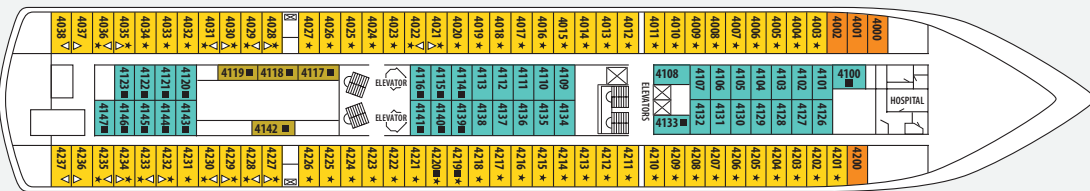

Symbol Legend

- none 2 lower beds
- 1 lower bed + 1 upper bed
- ▲ 2 lower beds + 1 upper bed
- 2 lower beds + 2 upper beds
- ★ 2 lower beds + sofa
- ★ 2 lower beds + 2 upper beds + sofa
- * Suitable for wheelchairs
- ◁ ▷ Connected Cabins
- ◡ Cabins with bathtub
- ◢ Cabins with portholes
- ◣ Cabins with obstructed view

DECK 10 - ZEUS

DECK 9 - HERA

DECK 8 - OURANOS

DECK 7 - APOLLO

DECK 6 - VENUS

DECK 5 - DIONYSOS

DECK 4 - POSEIDON

DECK 3 - HERMES