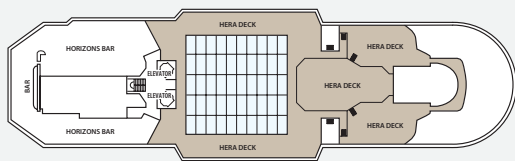

Category	Deck	Description	Number of cabins
Inside Cabins			
IA	3-HERMES	2 lower beds, 3rd/4th berth, bathroom with shower	5
IB	3-HERMES / 4-POSEIDON / 5-DIONYSOS	2 lower beds, 3rd/4th berth, bathroom with shower	31
IC	4-POSEIDON	2 lower beds, 3rd/4th berth, bathroom with shower	42
ID	5-DIONYSOS / 6-VENUS / 7-APOLLO	2 lower beds, 3rd/4th berth, bathroom with shower	62
IE	6-VENUS / 7-APOLLO	2 lower beds, bathroom with shower	23
Outside Cabins			
XAO	5-DIONYSOS	1 lower / 1 upper bed, bathroom with shower (obstructed view)	4
XA	2-ATHENA	2 lower beds, 3rd/4th berth, bathroom with shower	17
XBO	6-VENUS	2 lower beds, 3rd/4th berth, bathroom with shower (obstructed view)	42
XB	3-HERMES / 5-DIONYSOS	2 lower beds, bathroom with shower	29
XC	3-HERMES / 4-POSEIDON	2 lower beds, 3rd/4th berth, 1 sofa bed, bathroom with shower	53
XD	4-POSEIDON	2 lower beds, 3rd/4th berth, 1 sofa bed, bathroom with shower	73
XE	6-VENUS	2 lower beds, 3rd/4th berth, 1 sofa bed, bathroom with shower	30
XF	7-APOLLO	2 lower beds, 1 sofa bed, bathroom with shower	53
Suites			
SJ Junior Suite	6-VENUS	2 lower beds, 1 sofa bed, bathroom with shower	4
S Suite	6-VENUS	2 lower beds, 1 sofa bed, bathroom with shower	2
SB Balcony Suite	7-APOLLO	2 lower beds, 1 sofa bed, bathroom with shower (small balcony)	8
SJ Imperial Suite	6-VENUS	2 lower beds, 1 sofa bed, bathroom with bathtub and shower (large balcony with private whirlpool bath)	2

All cabins are equipped with shower, WC, air condition, telephone, hair dryer, safety boxes and TV.

Deck plans and cabins layouts are given purely as a guide. Size and layout may vary within the same category.