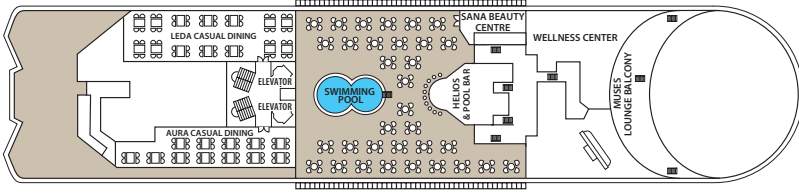

DECK 9 - HERA